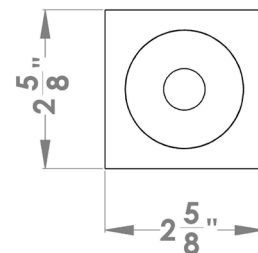

Oregon

Finish: satin stainless steel (71)

To suit standard 2 1/8" door prep

Features UER48Q and UER48

Oregon - UER 48Q
 2 5/8 x 2 5/8 x 7/16"

Oregon - UER 48
 Ø 2 5/8 x 7/16"

- 3 piece rose
- concealed bolt-through fixing
- sprung
- door range 1 1/4" (31 mm) - 2" (51 mm) standard
- T- and Lip-Strike with dust box
- stainless steel faceplate
- backsets: 2 3/8" (60 mm) or 2 3/4" (70 mm)
- functions: Passage (PAS), Privacy (PRI), full dummy (DUM), dummy left (DUM L), dummy right (DUM R)
- available with UL-Latch
- 28° latch with attached face plate
- rate of satin stainless steel 304
- hub 5/16" (8 mm)
- door prep 2 1/8"
- available finish: satin stainless steel

specification details

lever

round rose

square rose

Oregon

Finish: polished/satin stainless steel (73)

To suit standard 2 1/8" door prep

Oregon - UER 48Q
 2 5/8 x 2 5/8 x 7/16"

Features UER48Q and UER48

- 3 piece rose
- concealed bolt-through fixing
- sprung
- door range 1 1/4" (31 mm) - 2" (51 mm) standard
- T- and Lip-Strike with dust box
- stainless steel faceplate
- backsets: 2 3/8" (60 mm) or 2 3/4" (70 mm)
- functions: Passage (PAS), Privacy (PRI), full dummy (DUM), dummy left (DUM L), dummy right (DUM R)
- available with UL-Latch
- 28° latch with attached face plate
- rate of satin stainless steel 304
- hub 5/16" (8 mm)
- door prep 2 1/8"
- available finish: polished/satin stainless steel