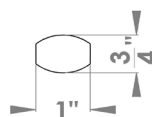

specification details

lever