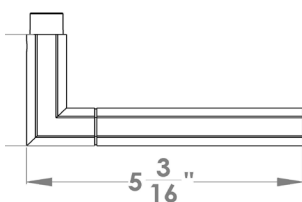

Oregon

Finish: satin stainless steel (71)

To suit standard 2 1/8" door prep

Features UER48Q and UER48

Oregon - UER 48Q
 2 5/8 x 2 5/8 x 7/16"

Oregon - UER 48
 Ø 2 5/8 x 7/16"

- 3 piece rose
- concealed bolt-through fixing
- sprung
- door range 1 1/4" (31 mm) - 2" (51 mm) standard
- T- and Lip-Strike with dust box
- stainless steel faceplate
- backsets: 2 3/8" (60 mm) or 2 3/4" (70 mm)
- functions: Passage (PAS), Privacy (PRI), full dummy (DUM), dummy left (DUM L), dummy right (DUM R)
- available with UL-Latch
- 28° latch with attached face plate
- rate of satin stainless steel 304
- hub 5/16" (8 mm)
- door prep 2 1/8"
- available finish: satin stainless steel

specification details

lever

round rose

square rose

Oregon

Finish: polished/satin stainless steel (73)

To suit standard 2 1/8" door prep

Oregon - UER 48Q
 2 5/8 x 2 5/8 x 7/16"

Features UER48Q and UER48

- 3 piece rose
- concealed bolt-through fixing
- sprung
- door range 1 1/4" (31 mm) - 2" (51 mm) standard
- T- and Lip-Strike with dust box
- stainless steel faceplate
- backsets: 2 3/8" (60 mm) or 2 3/4" (70 mm)
- functions: Passage (PAS), Privacy (PRI), full dummy (DUM), dummy left (DUM L), dummy right (DUM R)
- available with UL-Latch
- 28° latch with attached face plate
- rate of satin stainless steel 304
- hub 5/16" (8 mm)
- door prep 2 1/8"
- available finish: polished/satin stainless steel

specification details

lever

round rose

square rose