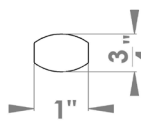

Oregon

Finish: satin stainless steel (71)

To suit standard 2 1/8" door prep

Features UER48Q and UER48

Oregon - UER 48Q
 2 5/8 x 2 5/8 x 7/16"

Oregon - UER 48
 Ø 2 5/8 x 7/16"

- 3 piece rose
- concealed bolt-through fixing
- sprung
- door range 1 1/4" (31 mm) - 2" (51 mm) standard
- T- and Lip-Strike with dust box
- stainless steel faceplate
- backsets: 2 3/8" (60 mm) or 2 3/4" (70 mm)
- functions: Passage (PAS), Privacy (PRI), full dummy (DUM), dummy left (DUM L), dummy right (DUM R)
- available with UL-Latch
- 28° latch with attached face plate
- rate of satin stainless steel 304
- hub 5/16" (8 mm)
- door prep 2 1/8"
- available finish: satin stainless steel

specification details

lever

round rose

square rose

Oregon

Finish: polished/satin stainless steel (73)

To suit standard 2 1/8" door prep

Oregon - UER 48Q
 2 5/8 x 2 5/8 x 7/16"

Features UER48Q and UER48

- 3 piece rose
- concealed bolt-through fixing
- sprung
- door range 1 1/4" (31 mm) - 2" (51 mm) standard
- T- and Lip-Strike with dust box
- stainless steel faceplate
- backsets: 2 3/8" (60 mm) or 2 3/4" (70 mm)
- functions: Passage (PAS), Privacy (PRI), full dummy (DUM), dummy left (DUM L), dummy right (DUM R)
- available with UL-Latch
- 28° latch with attached face plate
- rate of satin stainless steel 304
- hub 5/16" (8 mm)
- door prep 2 1/8"
- available finish: polished/satin stainless steel