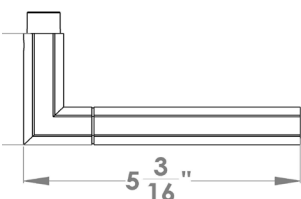

specification details

lever